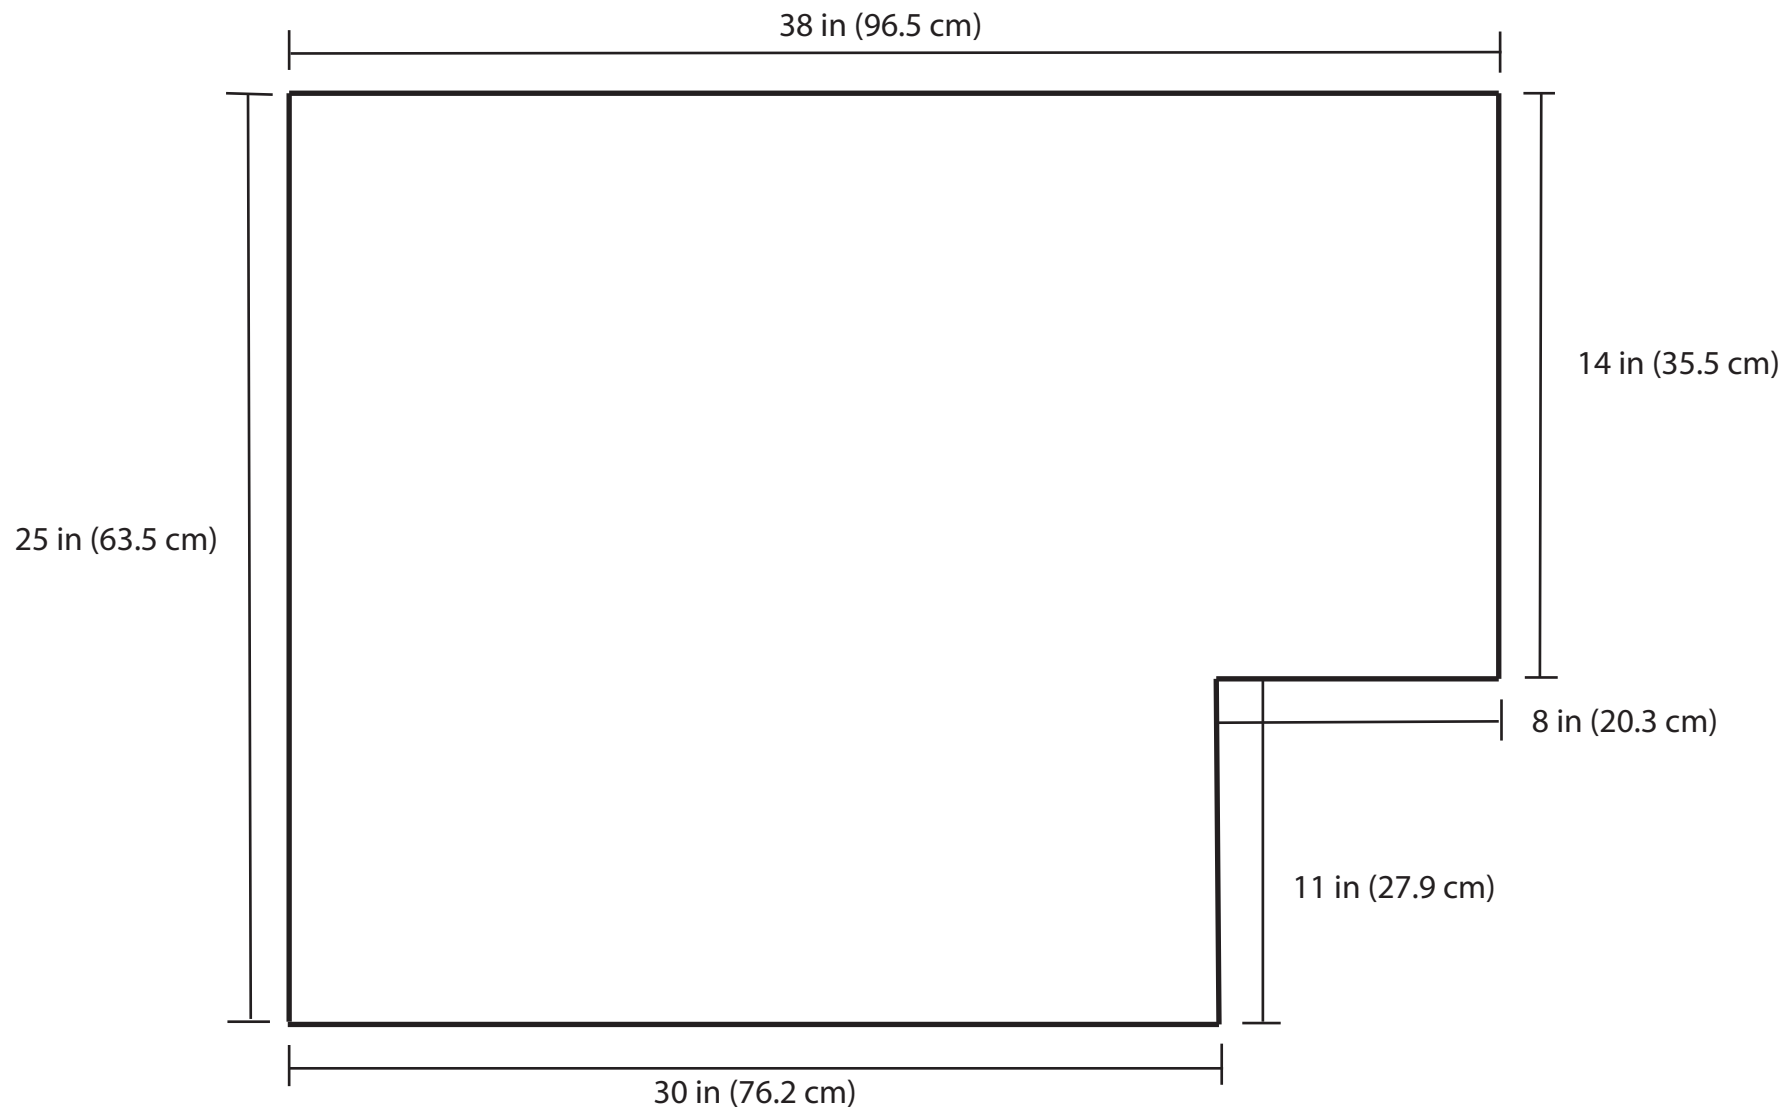

SunDanzer^{DC-Powered Refrigeration}

Inside Dimensions - DCF225/DCR225

SIDE VIEW

Unit Depth: 16 in (40.6 cm)

*Image not to scale